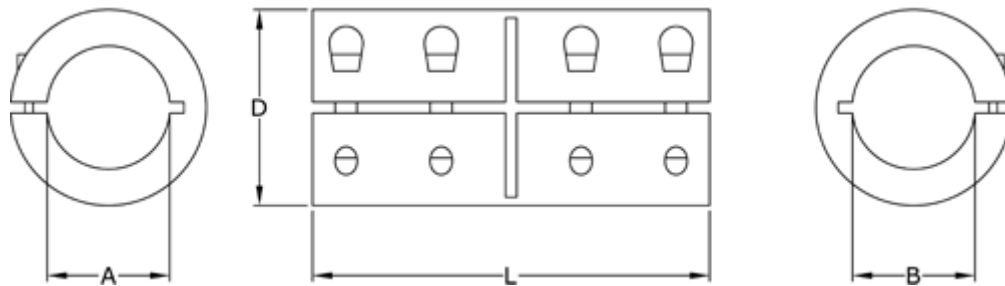

Data Sheet

Article number: 3323046502010

Description: Rigid coupling size 10 bore 10/10 mm
One piece clamp, stainless

Measures

A = 10

B = 10

D = 29

L = 45

Screw = M4x12